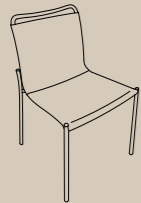

SHAPE CHAIR (N° 4)

COD. 34.86

FRAME **M326** NATURAL SILVER

SHELL **Q440** INDIGO BLUE HIDE LEATHER WITH MATCHING STITCHING