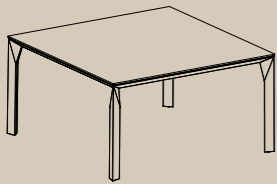

● AREA 1 / PRODUCT MIX

MIRAGE SQUARE FIX TABLE cm L 159 x W 159 x H 75
COD. 53.02
 FRAME **M329** ROSE GOLD
 TOP **C183S** VELVET MATT ANTI-SCRATCH ANTHRACITE LACQUERED GLASS

DROP CHAIR WITH CONIC LEGS (N° 8)
COD. 34.82
 FRAME **M329** ROSE GOLD
 UPHOLSTERY **TN004** MINK WATERPROOF NABUK

PICA SIDEBOARD cm L 268 x W 52 x H 86
COD. 15.75LD
 FRAME **M310** ANTHRACITE. DOORS, SIDE PANELS AND RIGHT-CENTRAL
 OPEN SPACE **L087** MATT ANTHRACITE LACQUERED WOOD
 TOP **CM006** GLOSSY GREY WHITE-VEINED SUPERMARBLE