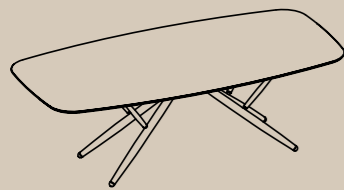

● AREA 3 / PRODUCT MIX

BRIDGE BARREL FIX TABLE cm L 250 x W 120 x H 75
COD. 53.39
FRAME **M055** BLACK / DECORATIVE DETAILS **M329** ROSE GOLD
TOP **CM025** MATT NOIR DESIR SUPERMARBLE

CHANTAL SOLID WOOD FRAME
COD. 34.71
FRAME **L110** CHARCOAL OAK
UPHOLSTERY **PR26** PREMIUM NAPPA LEATHER BURNT CLAY